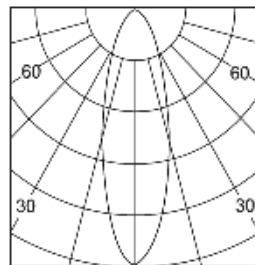

**1-LIGHT 7W LED
PULL DOWN RECESSED**

21813-016

- 1 x 7 WATT
- BRIDGELUX LED
- 440 (lm) - Lumens
- 3000K - Kelvins
- 50,000 (Hrs) LED Life
- 30° Light Beam Angle
- 355° Vertical Adjustment
- 86° Horizontal Adjustment
- 6 1/8" Cut Hole Size
- 85+ CRI
- Dimmable LED Driver Included
- Retrofit Non-IC
- White Finish
- 120V Input

h(m)	D(m)	E(lx)
	30"	
0.3	0.149	36725
0.5	0.249	13221
1	0.499	3305
2	0.999	826
2.5	1.248	528

* For new construction and insulated ceiling housing information, please consult factory.