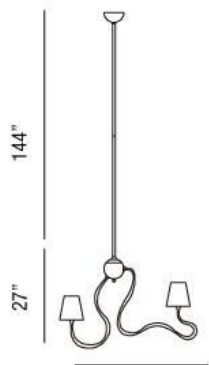

PRIMA , 9-LIGHT 2 IN 1 CONVERTIBLE CHANDELIER

Product Specifications

Collection:	Illuminations
Item No.:	23063-013
Height:	27"
Chain / Cord Length:	144"
Diameter:	45.25"
Est. Shipping Weight:	32.85 lbs
No. of Bulbs:	9
Bulb Wattage:	40 watts
Bulb Type:	B10 
Bulb Base:	E12
Bulb Voltage:	120 volts

Options Available

ITEM CODE	FINISH	SHADE
23063-013	chrome/copper	red

Colour / Shades Available

FINISH	SHADE
chrome/copper	 red

Project Information

Job Name: Canadalite.com Date: _____ Type: _____
 Comments: 534 Hood Road, Markham ON L3R 3K9 Email: info@canadalite.com