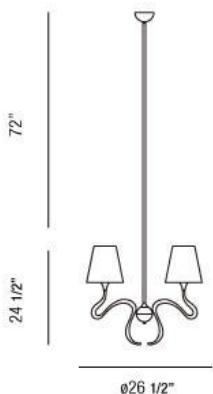

PRIMA , 6-LIGHT CHANDELIER

Product Specifications

Collection:	Illuminations
Item No.:	23062-030
Height:	24.5"
Chain / Cord Length:	72"
Diameter:	26.5"
Est. Shipping Weight:	18.52 lbs
No. of Bulbs:	6
Bulb Wattage:	40 watts
Bulb Type:	B10 
Bulb Base:	E12
Bulb Voltage:	120 volts

Options Available

ITEM CODE	FINISH	SHADE
23062-030	chrome/copper	white

Colour / Shades Available

FINISH	SHADE
chrome/copper	white

Project Information

Job Name: Canadalite.com Date: _____ Type: _____
 Comments: 534 Hood Road,Markham ON L3R 3K9 Email:info@canadalite.com