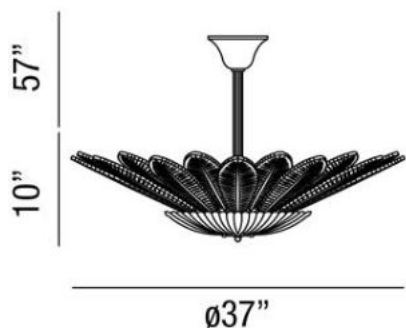

PRATOLINA , 6-LIGHT PENDANT

Product Specifications

Collection: Illuminations
 Item No.: 25716-016
 Height: 10"
 Chain / Cord Length: 57"
 Diameter: 37"
 Est. Shipping Weight: 55.22 lbs
 No. of Bulbs: 6
 Bulb Wattage: 60 watts
 Bulb Type: B10 
 Bulb Base: E12
 Bulb Voltage: 120 volts

Options Available

ITEM CODE	FINISH	SHADE
25716-016	clear sand glass	clear sand glass

Colour / Shades Available

FINISH	SHADE
clear sand glass	clear sand glass

Project Information

Job Name: Canadalite.com Date: _____ Type: _____
 Comments: _____