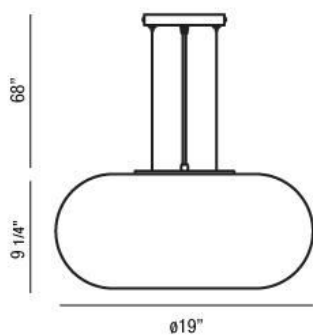

Project Information

Job Name: Canadalite.com Date: _____ Type: _____
Comments: 534 Hood Road, Markham ON L3R 3K9 Email: info@canadalite.com