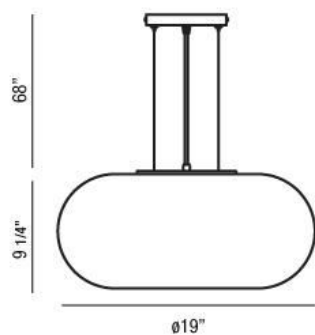

Project Information

Job Name: Canadalite.com Date: _____ Type: _____
Comments: 534 Hood Road, Markham ON L3R 3K9 Email: info@canadalite.com