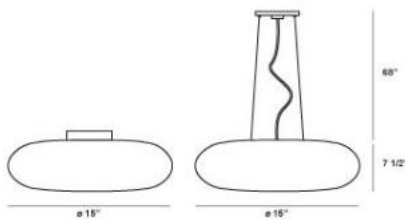

Project Information

Job Name: Canadalite.com Date: _____ Type: _____
Comments: 534 Hood Road, Markham ON L3R 3K9 Email: info@canadalite.com