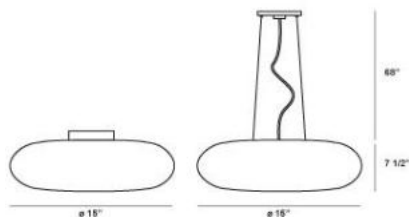

Project Information

Job Name: Canadalite.com Date: _____ Type: _____
Comments: 534 Hood Road, Markham ON L3R 3K9 Email: info@canadalite.com