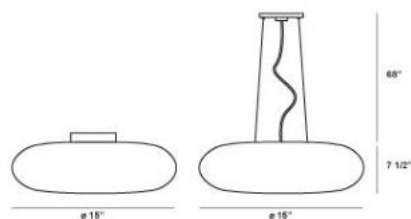

Project Information

Job Name: Canadalite.com Date: _____ Type: _____
Comments: 534 Hood Road, Markham ON L3R 3K9 Email: info@canadalite.com