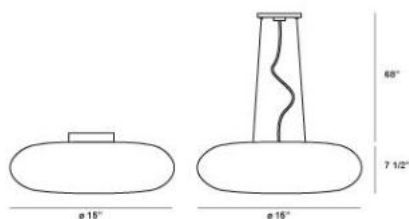

Project Information

Job Name: Canadalite.com Date: _____ Type: _____
Comments: 534 Hood Road, Markham ON L3R 3K9 Email: info@canadalite.com