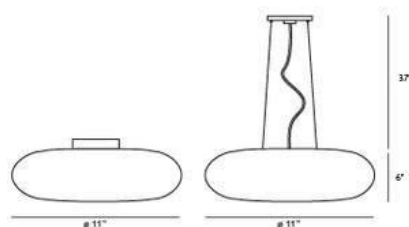

Project Information

Job Name: Canadalite.com Date: _____ Type: _____
Comments: 534 Hood Road, Markham ON L3R 3K9 Email: info@canadalite.com