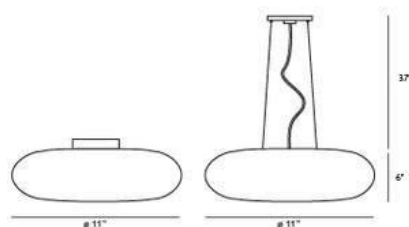

Project Information

Job Name: Canadalite.com Date: _____ Type: _____

Comments: 534 Hood Road, Markham ON L3R 3K9 Email: info@canadalite.com