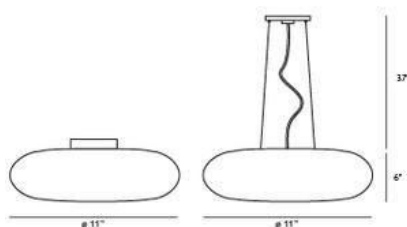

Project Information

Job Name: Canadalite.com Date: _____ Type: _____
Comments: 534 Hood Road, Markham ON L3R 3K9 Email: info@canadalite.com