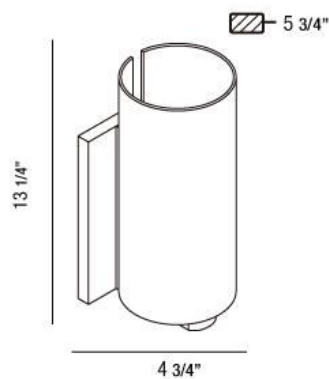

Project Information

Job Name: Canadalite.com Date: _____ Type: _____
Comments: 1 (888) 887-7038, info@canadalite.com