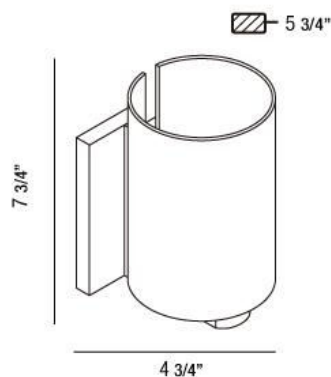

Project Information

Job Name: Canadalite.com Date: _____ Type: _____
Comments: 1 (888) 887-7038, info@canadalite.com