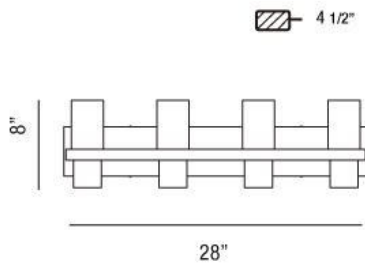

Project Information

Job Name: Canadalite.com Date: _____ Type: _____

Comments: 1 (888) 887-7038, info@canadalite.com