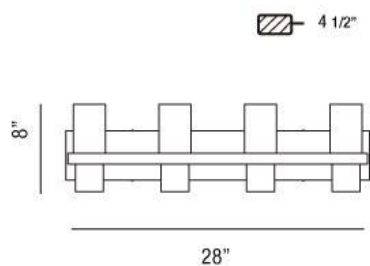

Project Information

Job Name: Canadalite.com Date: _____ Type: _____
Comments: 1 (888) 887-7038, info@canadalite.com