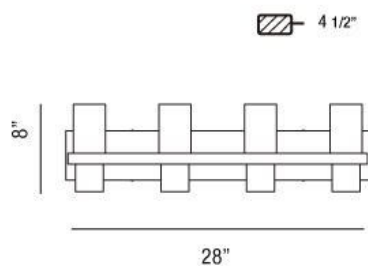

Project Information

Job Name: Canadalite.com Date: _____ Type: _____
Comments: 1 (888) 887-7038, info@canadalite.com