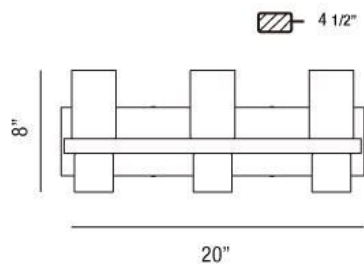

Project Information

Job Name: Canadalite.com Date: _____ Type: _____
Comments: 1 (888) 887-7038, info@canadalite.com