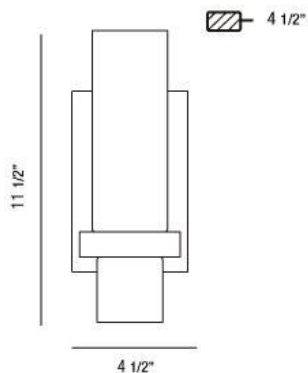

Project Information

Job Name: Canadalite.com Date: _____ Type: _____
Comments: 1 (888) 887-7038, info@canadalite.com