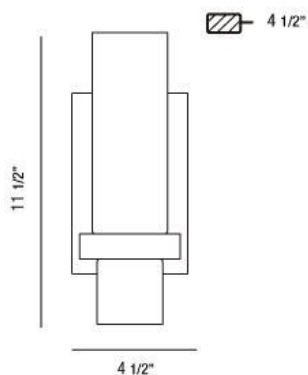

Project Information

Job Name: Canadalite.com Date: _____ Type: _____
Comments: 1 (888) 887-7038, info@canadalite.com