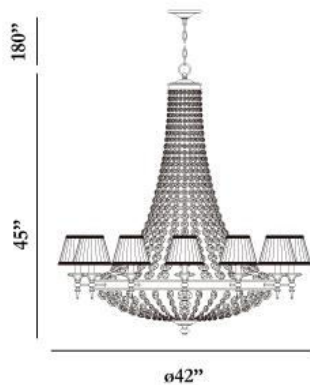

✉ 33 West Beaver Creek Road Richmond Hill
Ontario Canada L4B 1L8
☎ 800.660.5391
☎ 800.660.5390
✉ info@eurofase.com
🌐 www.eurofase.com

PIETRA , 18-LIGHT CHANDELIER

Product Specifications

Item No.: 23105-010
 Height: 45"
 Chain / Cord Length: 180"
 Diameter: 42"
 Est. Shipping Weight: 92.00 lbs
 No. of Bulbs: 18
 Bulb Wattage: 60 watts
 Bulb Type: B10 
 Bulb Base: E12
 Bulb Voltage: 120 volts

Options Available

ITEM CODE	FINISH	SHADE
23105-010	gold	white

Colour / Shades Available

FINISH	SHADE
gold	 white

Project Information

Job Name: Canadalite.com Date: _____ Type: _____
 Comments: 1 (888) 887-7038, info@canadalite.com