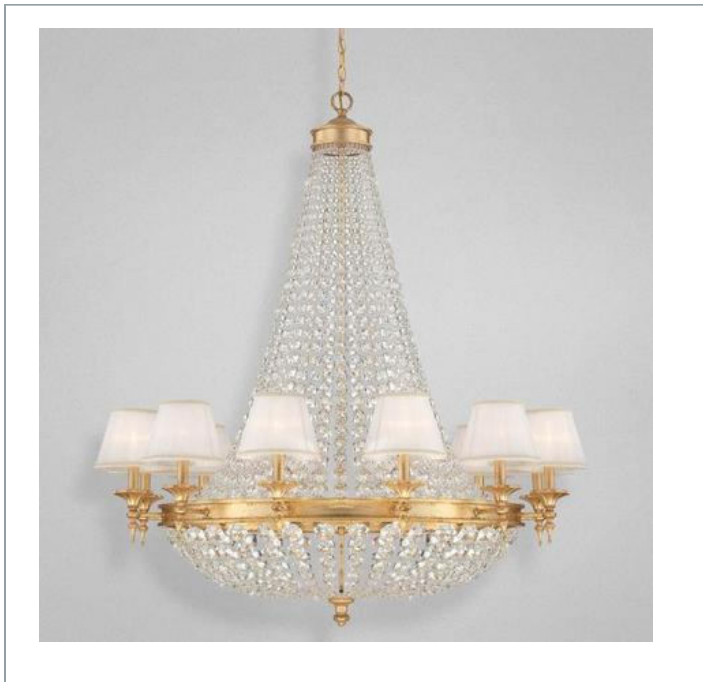

✉ 33 West Beaver Creek Road Richmond Hill
Ontario Canada L4B 1L8
☎ 800.660.5391
☎ 800.660.5390
✉ info@eurofase.com
🌐 www.eurofase.com

PIETRA , 18-LIGHT CHANDELIER

Product Specifications

Item No.: 23105-010
 Height: 45"
 Chain / Cord Length: 180"
 Diameter: 42"
 Est. Shipping Weight: 92.00 lbs
 No. of Bulbs: 18
 Bulb Wattage: 60 watts
 Bulb Type: B10 
 Bulb Base: E12
 Bulb Voltage: 120 volts

Options Available

ITEM CODE	FINISH	SHADE
23105-010	gold	white

Colour / Shades Available

FINISH	SHADE
gold	 white

Project Information

Job Name: Canadalite.com Date: _____ Type: _____
 Comments: 1 (888) 887-7038, info@canadalite.com