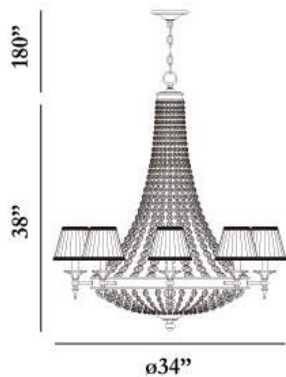

✉ 33 West Beaver Creek Road Richmond Hill
Ontario Canada L4B 1L8

☎ 800.660.5391

☎ 800.660.5390

✉ info@eurofase.com

🌐 www.eurofase.com

PIETRA , 12-LIGHT CHANDELIER

Product Specifications

Item No.:	23104-013
Height:	38"
Chain / Cord Length:	180"
Diameter:	34"
Est. Shipping Weight:	54.03 lbs
No. of Bulbs:	12
Bulb Wattage:	60 watts
Bulb Type:	B10 
Bulb Base:	E12
Bulb Voltage:	120 volts

Options Available

ITEM CODE	FINISH	SHADE
23104-013	gold	white

Colour / Shades Available

FINISH	SHADE
gold	 white

Project Information

Job Name: Canadalite.com Date: _____ Type: _____

Comments: 1 (888) 887-7038, info@canadalite.com