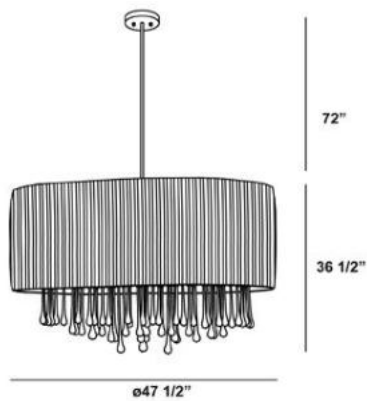

PENCHANT , 12-LIGHT PENDANT

Product Specifications

Collection:	Illuminations
Item No.:	20587-024
Height:	36.5"
Chain / Cord Length:	72"
Diameter:	47.5"
Est. Shipping Weight:	63.80 lbs
No. of Bulbs:	12
Bulb Wattage:	60 watts
Bulb Type:	A19 
Bulb Base:	E26
Bulb Voltage:	120 volts

Options Available

ITEM CODE	FINISH	SHADE
20587-024	chrome	white pleated chiffon
20587-017	black	black pleated chiffon

Colour / Shades Available

FINISH	SHADE
chrome 	white pleated chiffon
black 	black pleated chiffon

Come with 6"+12"+18"+36" extension rods A shimmering midnight-black drum shade elegantly supports a waterfall of sparkling crystal teardrops. The translucent shade grants an alluring amount of radiance to match the opulent luxury.