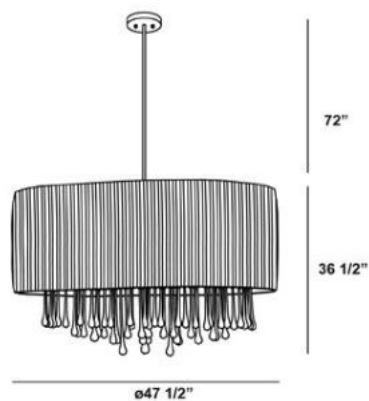

PENCHANT , 12-LIGHT PENDANT

Product Specifications

Collection:	Illuminations
Item No.:	20587-017
Height:	36.5"
Chain / Cord Length:	72"
Diameter:	47.5"
Est. Shipping Weight:	63.80 lbs
No. of Bulbs:	12
Bulb Wattage:	60 watts
Bulb Type:	A19 
Bulb Base:	E26
Bulb Voltage:	120 volts

Options Available

ITEM CODE	FINISH	SHADE
20587-024	chrome	white pleated chiffon
20587-017	black	black pleated chiffon

Colour / Shades Available

FINISH	SHADE
chrome 	white pleated chiffon
black 	black pleated chiffon

Come with 6"+12"+18"+36" extension rods A shimmering midnight-black drum shade elegantly supports a waterfall of sparkling crystal teardrops. The translucent shade grants an alluring amount of radiance to match the opulent luxury.