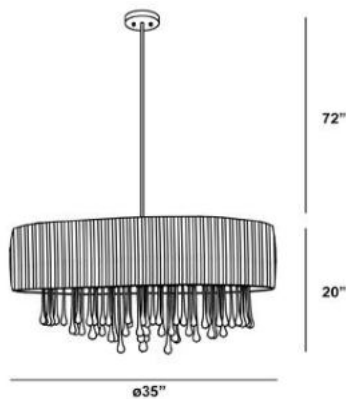

PENCHANT , 6-LIGHT PENDANT

Product Specifications

Collection:	Illuminations
Item No.:	20586-027
Height:	20"
Chain / Cord Length:	72"
Diameter:	35"
Est. Shipping Weight:	26.71 lbs
No. of Bulbs:	6
Bulb Wattage:	60 watts
Bulb Type:	A19 
Bulb Base:	E26
Bulb Voltage:	120 volts

Options Available

ITEM CODE	FINISH	SHADE
20586-027	chrome	white pleated chiffon
20586-010	black	black pleated chiffon

Colour / Shades Available

FINISH	SHADE
chrome 	white pleated chiffon
black 	black pleated chiffon

Come with 6"+12"+18"+36" extension rods A shimmering midnight-black drum shade elegantly supports a waterfall of sparkling crystal teardrops. The translucent shade grants an alluring amount of radiance to match the opulent luxury.