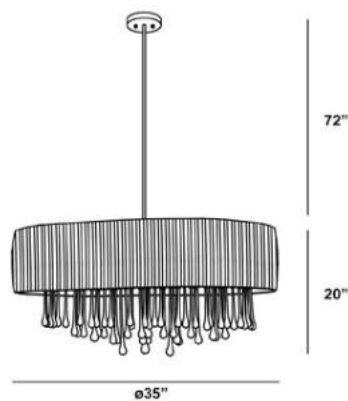

PENCHANT , 6-LIGHT PENDANT

Product Specifications

Collection:	Illuminations
Item No.:	20586-010
Height:	20"
Chain / Cord Length:	72"
Diameter:	35"
Est. Shipping Weight:	26.71 lbs
No. of Bulbs:	6
Bulb Wattage:	60 watts
Bulb Type:	A19 
Bulb Base:	E26
Bulb Voltage:	120 volts

Options Available

ITEM CODE	FINISH	SHADE
20586-027	chrome	white pleated chiffon
20586-010	black	black pleated chiffon

Colour / Shades Available

FINISH	SHADE
chrome 	white pleated chiffon
black 	black pleated chiffon

Come with 6"+12"+18"+36" extension rods A shimmering midnight-black drum shade elegantly supports a waterfall of sparkling crystal teardrops. The translucent shade grants an alluring amount of radiance to match the opulent luxury.