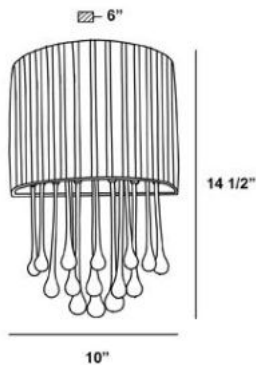

Project Information

Job Name: Canadalite.com   Date: _____   Type: _____
Comments: _____