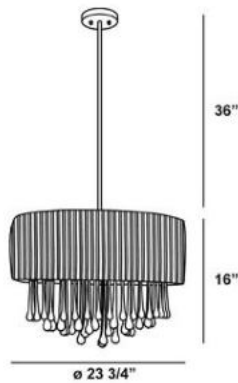

PENCHANT , 6-LIGHT PENDANT

Product Specifications

| | |
|-----------------------|---|
| Collection: | Illuminations |
| Item No.: | 16035-034 |
| Height: | 16" |
| Chain / Cord Length: | 36" |
| Diameter: | 23.75" |
| Est. Shipping Weight: | 14.74 lbs |
| No. of Bulbs: | 6 |
| Bulb Wattage: | 60 watts |
| Bulb Type: | A19  |
| Bulb Base: | E26 |
| Bulb Voltage: | 120 volts |

Options Available

| ITEM CODE | FINISH | SHADE |
|-----------|--------|--------------|
| 16035-010 | black | black fabric |
| 16035-034 | chrome | white fabric |

Colour / Shades Available

| FINISH | SHADE |
|--------|--|
| black |  black fabric |
| chrome |  white fabric |

Comes with 6", 12" and 18" Extension Rods. A shimmering midnight-black drum shade elegantly supports a waterfall of sparkling crystal teardrops. The translucent shade grants an alluring amount of radiance to match the opulent luxury.