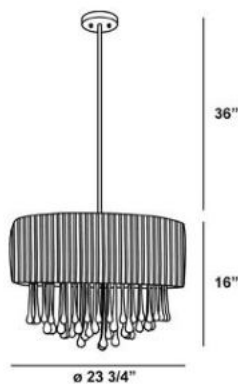

PENCHANT , 6-LIGHT PENDANT

Product Specifications

Collection:	Illuminations
Item No.:	16035-010
Height:	16"
Chain / Cord Length:	36"
Diameter:	23.75"
Est. Shipping Weight:	14.74 lbs
No. of Bulbs:	6
Bulb Wattage:	60 watts
Bulb Type:	A19 
Bulb Base:	E26
Bulb Voltage:	120 volts

Options Available

ITEM CODE	FINISH	SHADE
16035-010	black	black fabric
16035-034	chrome	white fabric

Colour / Shades Available

FINISH	SHADE
black	 black fabric
chrome	 white fabric

Comes with 6", 12" and 18" Extension Rods. A shimmering midnight-black drum shade elegantly supports a waterfall of sparkling crystal teardrops. The translucent shade grants an alluring amount of radiance to match the opulent luxury.