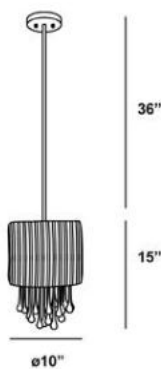

Project Information

Job Name: Canadalite.com   Date: _____   Type: _____
Comments: _____