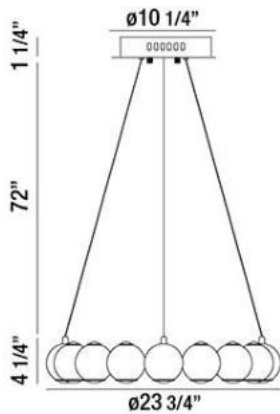

PEARLA , 16-LIGHT LED CHANDELIER

Product Specifications

Collection:	Illuminations
Item No.:	26234-014
Height:	4.25"
Chain / Cord Length:	72"
Diameter:	23.75"
Est. Shipping Weight:	19.14 lbs
No. of Bulbs:	16 Inc.
Bulb Wattage:	4 watts
Bulb Type:	LED 3000K 5280lm 
	DIM
Bulb Base:	4x2.4W & 12x3.6W LED
Bulb Voltage:	120 volts

Options Available

ITEM CODE	FINISH	SHADE
26234-014	chrome	chrome

Colour / Shades Available

FINISH	SHADE
chrome	 chrome

Hand polished chrome with polycarbonate fresnel diffuser

Project Information

Job Name: Canadalite.com Date: _____ Type: _____
 Comments: 534 Hood Road, Markham ON L3R 3K9 Email: info@canadalite.com