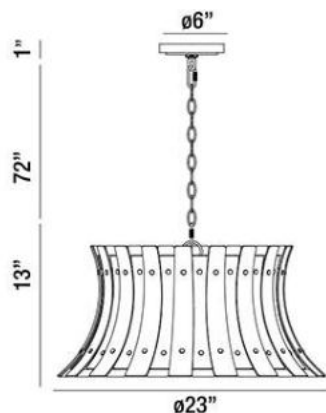

Flared wooden panels fastened with bronzed rivets

PANELLO , 6-LIGHT CHANDELIER

Product Specifications

Collection:	Illuminations
Item No.:	26364-018
Height:	13"
Chain / Cord Length:	72"
Diameter:	23"
Est. Shipping Weight:	16.72 lbs
No. of Bulbs:	6
Bulb Wattage:	60 watts
Bulb Type:	B10 
Bulb Base:	E12
Bulb Voltage:	120 volts