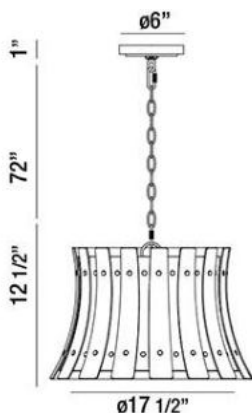

Flared wooden panels fastened with bronzed rivets

PANELLO , 4-LIGHT CHANDELIER

Product Specifications

Collection:	Illuminations
Item No.:	26363-011
Height:	12.5"
Chain / Cord Length:	72"
Diameter:	17.5"
Est. Shipping Weight:	12.56 lbs
No. of Bulbs:	4
Bulb Wattage:	60 watts
Bulb Type:	B10 
Bulb Base:	E12
Bulb Voltage:	120 volts