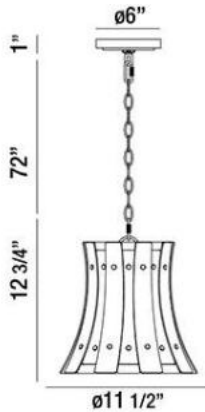

Flared wooden panels fastened with bronzed rivets

PANELLO , 1-LIGHT PENDANT

Product Specifications

Collection:	Illuminations
Item No.:	26362-014
Height:	12.75"
Chain / Cord Length:	72"
Diameter:	11.5"
Est. Shipping Weight:	7.57 lbs
No. of Bulbs:	1
Bulb Wattage:	60 watts
Bulb Type:	A19
Bulb Base:	E26
Bulb Voltage:	120 volts

Options Available

ITEM CODE	FINISH	SHADE
26362-014	wood	wood

Colour / Shades Available

FINISH	SHADE
wood	wood

Project Information

Job Name: Canadalite.com Date: _____ Type: _____

Comments: 534 Hood Road, Markham ON L3R 3K9 Email: info@canadalite.com