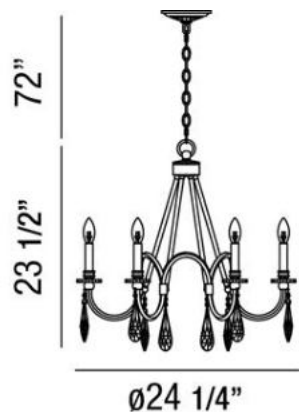

Project Information

Job Name: Canadalite.com Date: _____ Type: _____
Comments: 1 (888) 887-7038, info@canadalite.com