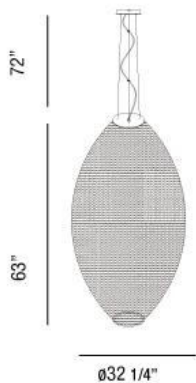

OTRA , 10-LIGHT PENDANT

Product Specifications

Collection:	Illuminations
Item No.:	22923-011
Height:	63"
Chain / Cord Length:	72"
Diameter:	32.25"
Est. Shipping Weight:	73.83 lbs
No. of Bulbs:	10
Bulb Wattage:	40 watts
Bulb Type:	B10 
Bulb Base:	E12
Bulb Voltage:	120 volts

Options Available

ITEM CODE	FINISH	SHADE
22923-011	chrome	silver

Colour / Shades Available

FINISH	SHADE
chrome 	silver

Project Information

Job Name: Canadalite.com Date: _____ Type: _____
 Comments: 1 (888) 887-7038