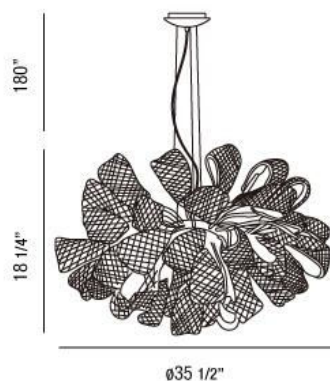

Project Information

Job Name: Canadalite.com   Date: _____   Type: _____
Comments: _____