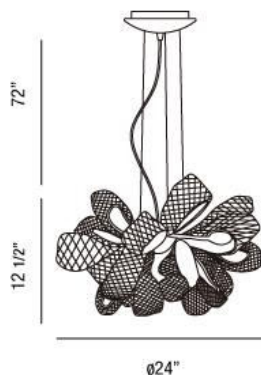

Project Information

Job Name: Canadalite.com   Date: _____   Type: _____
Comments: _____