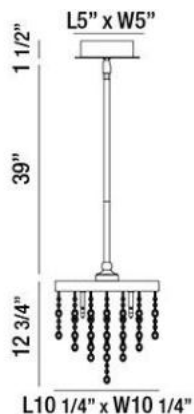

OPA , 4-LIGHT SQUARE CONVERTIBLE PENDANT

Product Specifications

Collection:	Illuminations
Item No.:	26375-014
Height:	12.75"
Chain / Cord Length:	39"
Width:	10.25"
Length:	10.25"
Est. Shipping Weight:	9.68 lbs
No. of Bulbs:	4 Inc.
Bulb Wattage:	20 watts
Bulb Type:	BI PIN
Bulb Base:	G4
Bulb Voltage:	12 volts

Options Available

ITEM CODE	FINISH	SHADE
26375-014	chrome	clear crystal

Colour / Shades Available

FINISH	SHADE
chrome	<input type="radio"/> clear crystal

Strands of various size clear crystals with hand polished chrome accent comes with 3"+6"+12"+18" extension rods