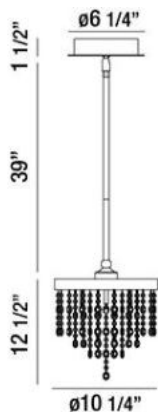

OPA , 4-LIGHT ROUND CONVERTIBLE PENDANT

Product Specifications

| | |
|-----------------------|---------------|
| Collection: | Illuminations |
| Item No.: | 26374-017 |
| Height: | 12.5" |
| Chain / Cord Length: | 39" |
| Diameter: | 10.25" |
| Est. Shipping Weight: | 7.81 lbs |
| No. of Bulbs: | 4 Inc. |
| Bulb Wattage: | 20 watts |
| Bulb Type: | BI PIN |
| Bulb Base: | G4 |
| Bulb Voltage: | 12 volts |

Strands of various size clear crystals with hand polished chrome accent comes with 3"+6"+12"+18" extension rods

Project Information

Job Name: Canadalite.com Date: _____ Type: _____
 Comments: 534 Hood Road, Markham ON L3R 3K9 Email: info@canadalite.com