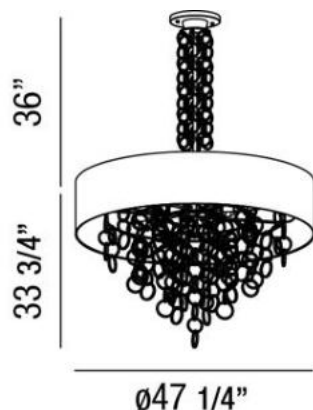

NOVELLO , 12 LIGHT PENDANT

Product Specifications

Collection: Illuminations
 Item No.: 25615-029
 Height: 33.75"
 Chain / Cord Length: 36"
 Diameter: 47.25"
 Est. Shipping Weight: 52.80 lbs
 No. of Bulbs: 12
 Bulb Wattage: 40 watts
 Bulb Type: B10 
 Bulb Base: E12
 Bulb Voltage: 120 volts

Options Available

ITEM CODE	FINISH	SHADE
25615-012	chrome	white/chrome inside
25615-029	gold	black/gold inside

Colour / Shades Available

FINISH	SHADE
chrome	 white/chrome inside
gold	 black/gold inside

Project Information