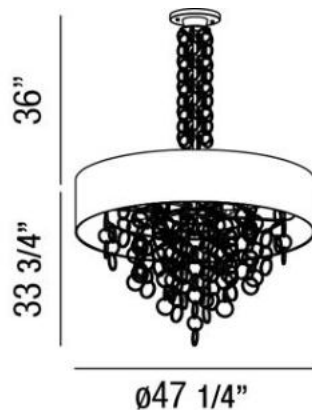

NOVELLO , 12 LIGHT PENDANT

Product Specifications

Collection:	Illuminations
Item No.:	25615-012
Height:	33.75"
Chain / Cord Length:	36"
Diameter:	47.25"
Est. Shipping Weight:	52.80 lbs
No. of Bulbs:	12
Bulb Wattage:	40 watts
Bulb Type:	B10 
Bulb Base:	E12
Bulb Voltage:	120 volts

Options Available

ITEM CODE	FINISH	SHADE
25615-012	chrome	white/chrome inside
25615-029	gold	black/gold inside

Colour / Shades Available

FINISH	SHADE
chrome 	white/chrome inside
gold 	black/gold inside

Project Information