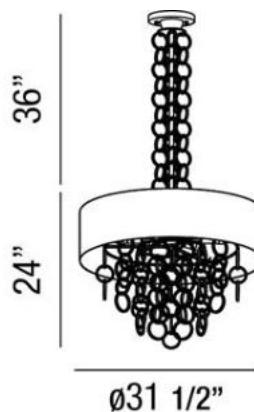

Project Information

Job Name: Canadalite.com Date: _____ Type: _____

Comments: 534 Hood Road, Markham ON L3R 3K9 Email: info@canadalite.com