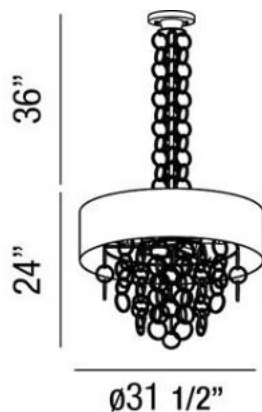

Project Information

Job Name: Canadalite.com Date: _____ Type: _____
Comments: 534 Hood Road, Markham ON L3R 3K9 Email: info@canadalite.com