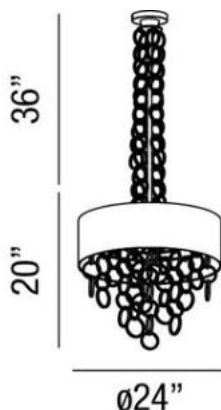

Project Information

Job Name: Canadalite.com Date: _____ Type: _____

Comments: 534 Hood Road, Markham ON L3R 3K9 Email: info@canadalite.com