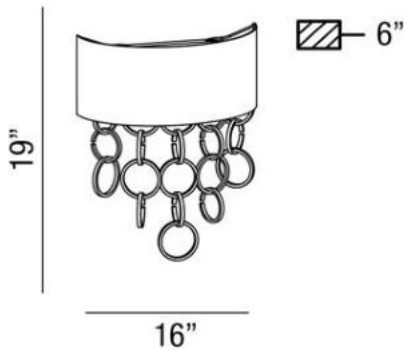

Project Information

Job Name: Canadalite.com Date: _____ Type: _____

Comments: 534 Hood Road, Markham ON L3R 3K9 Email: info@canadalite.com