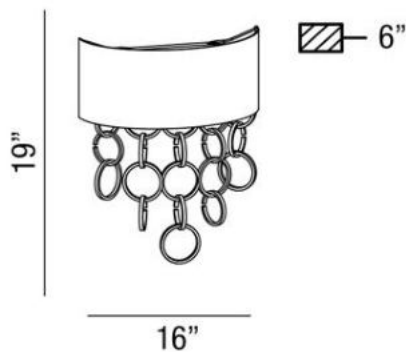

Project Information

Job Name: Canadalite.com Date: _____ Type: _____

Comments: 534 Hood Road,Markham ON L3R 3K9 Email:info@canadalite.com