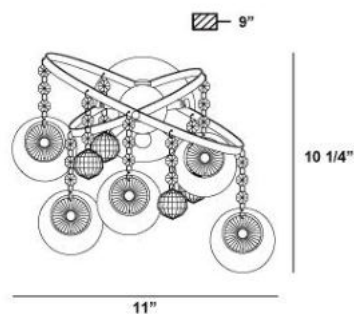

Project Information

Job Name: Canadalite.com   Date: _____   Type: _____
Comments: _____