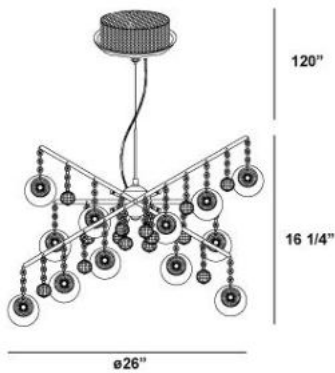

Project Information

Job Name: Canadalite.com Date: _____ Type: _____

Comments: _____